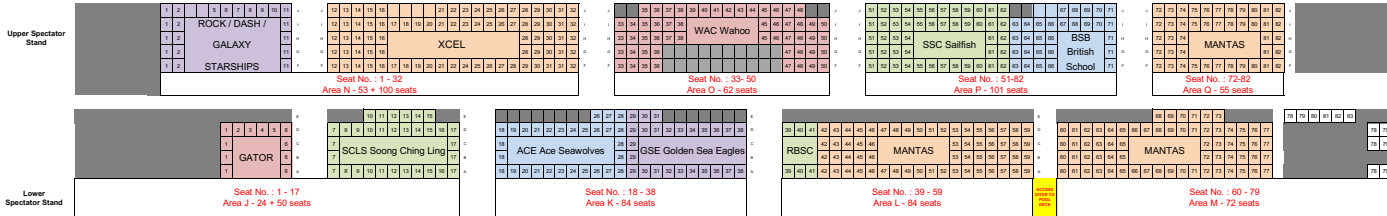

FAR STAND EAST STAND

MARSHALLING ON POOL DECK

Total seat no. : 1256

FRONT STAND - NEAR MAIN ENTRANCE WEST STAND

Seating chart for the pool deck

Main Pool

	TEAM	NAME	SIZE OF TEAM	num allocate d seats	STAND
6	CSC	Champion	41	82	EAST LOWER
8	ESS	Elizabeth Seton	14	28	EAST LOWER
13	LUCY	Lucys Water World	35	70	EAST LOWER
14	PSSC	Pca Stingray	1	2	EAST LOWER
20	SOYO	Soyo Orcas	36	72	EAST LOWER
21	TP	Teresa&Paulus	37	74	EAST LOWER
22	VVSC	Valle Verde	16	32	EAST LOWER
1	ABC	ABC	13	26	EAST UPPER
4	AVS	Avatars	5	10	EAST UPPER
11	GASC	Green Archers	10	20	EAST UPPER
12	LJ	LJ club	56	112	EAST UPPER
18	SISC	SISC	65	130	EAST UPPER
2	AWSC	Ace Seawolves	20	40	WEST LOWER
3	GATOR	Alabang Gators	8	16	WEST LOWER
10	GSE	Golden Sea Eagles	16	32	WEST LOWER
15	RBSC	RBSC Orcas	6	12	WEST LOWER
25	MANTA	Mantas	90	180	WEST LOWER
19	SCLS	Soong Ching Ling	21	42	WEST LOWER
5	BSB	Bristish school Beiji	15	30	WEST UPPER
7	DASH	D'Ace Seahawks	2	4	WEST UPPER
9	GSTSC	Galaxy Starships	7	14	WEST UPPER
16	ROCK	Rockwell Rockets	8	16	WEST UPPER
17	SSC	Sailfish	24	48	WEST UPPER
23	WAC	Wahoo	25	50	WEST UPPER
24	XCEL	X-cel	47	94	WEST UPPER