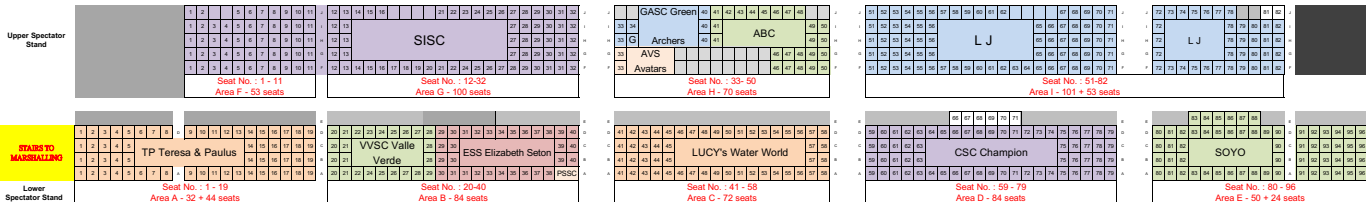

FAR STAND EAST STAND

MARSHALLING ON POOL DECK

Total seat no. : 1256

FRONT STAND - NEAR MAIN ENTRANCE WEST STAND

Seating chart for the pool deck

Main Pool

	TEAM	NAME	SIZE OF TEAM	num allocate d seats	STAND
6	CSC	Champion	41	82	EAST LOWER
8	ESS	Elizabeth Seton	14	28	EAST LOWER
13	LUCY	Lucys Water World	35	70	EAST LOWER
14	PSSC	Pca Stingray	1	2	EAST LOWER
20	SOYO	Soyo Orcas	36	72	EAST LOWER
21	TP	Teresa&Paulus	37	74	EAST LOWER
22	VVSC	Valle Verde	16	32	EAST LOWER
1	ABC	ABC	13	26	EAST UPPER
4	AVS	Avatars	5	10	EAST UPPER
11	GASC	Green Archers	10	20	EAST UPPER
12	LJ	LJ club	56	112	EAST UPPER
18	SISC	SISC	65	130	EAST UPPER
2	AWSC	Ace Seawolves	20	40	WEST LOWER
3	GATOR	Alabang Gators	8	16	WEST LOWER
10	GSE	Golden Sea Eagles	16	32	WEST LOWER
15	RBSC	RBSC Orcas	6	12	WEST LOWER
25	MANTA	Mantas	90	180	WEST LOWER
19	SCLS	Soong Ching Ling	21	42	WEST LOWER
5	BSB	Bristish school Beiji	15	30	WEST UPPER
7	DASH	D'Ace Seahawks	2	4	WEST UPPER
9	GSTSC	Galaxy Starships	7	14	WEST UPPER
16	ROCK	Rockwell Rockets	8	16	WEST UPPER
17	SSC	Sailfish	24	48	WEST UPPER
23	WAC	Wahoo	25	50	WEST UPPER
24	XCEL	X-cel	47	94	WEST UPPER